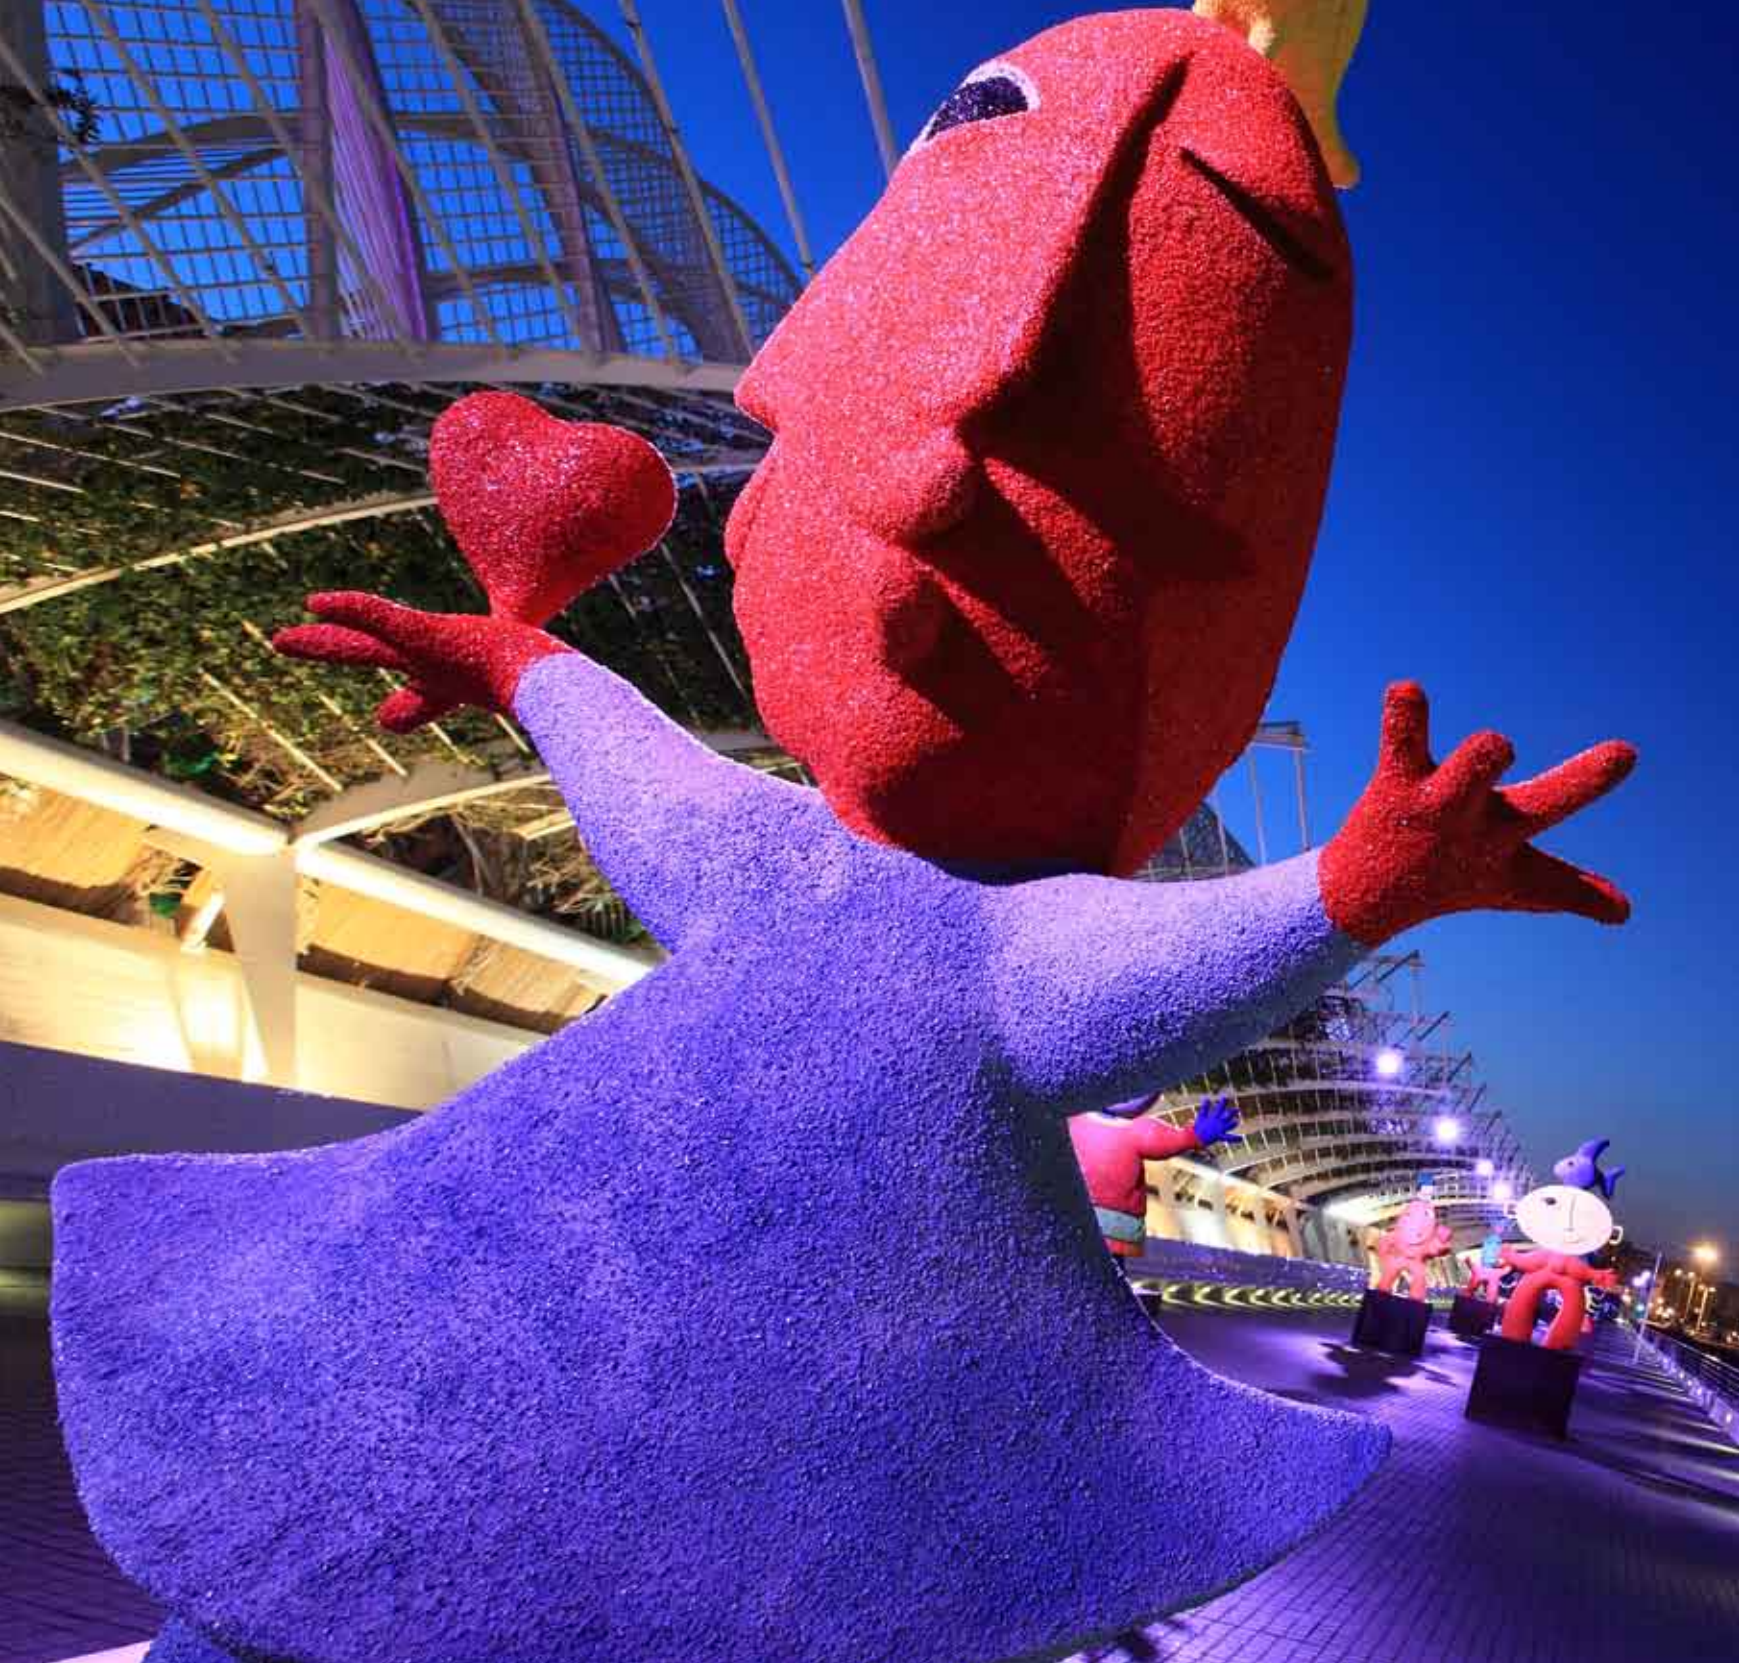

A close-up photograph of a red, textured puppet character. The character has a large, round eye with a black pupil and a white sclera. It is holding a red, textured heart in its hand. The background is a blurred blue sky and a white, curved architectural structure.

Universo

Ripollés

*Felicidad*, 2008  
Fibra de vidrio y cristal de Murano  
216 x 245 x 112 cm