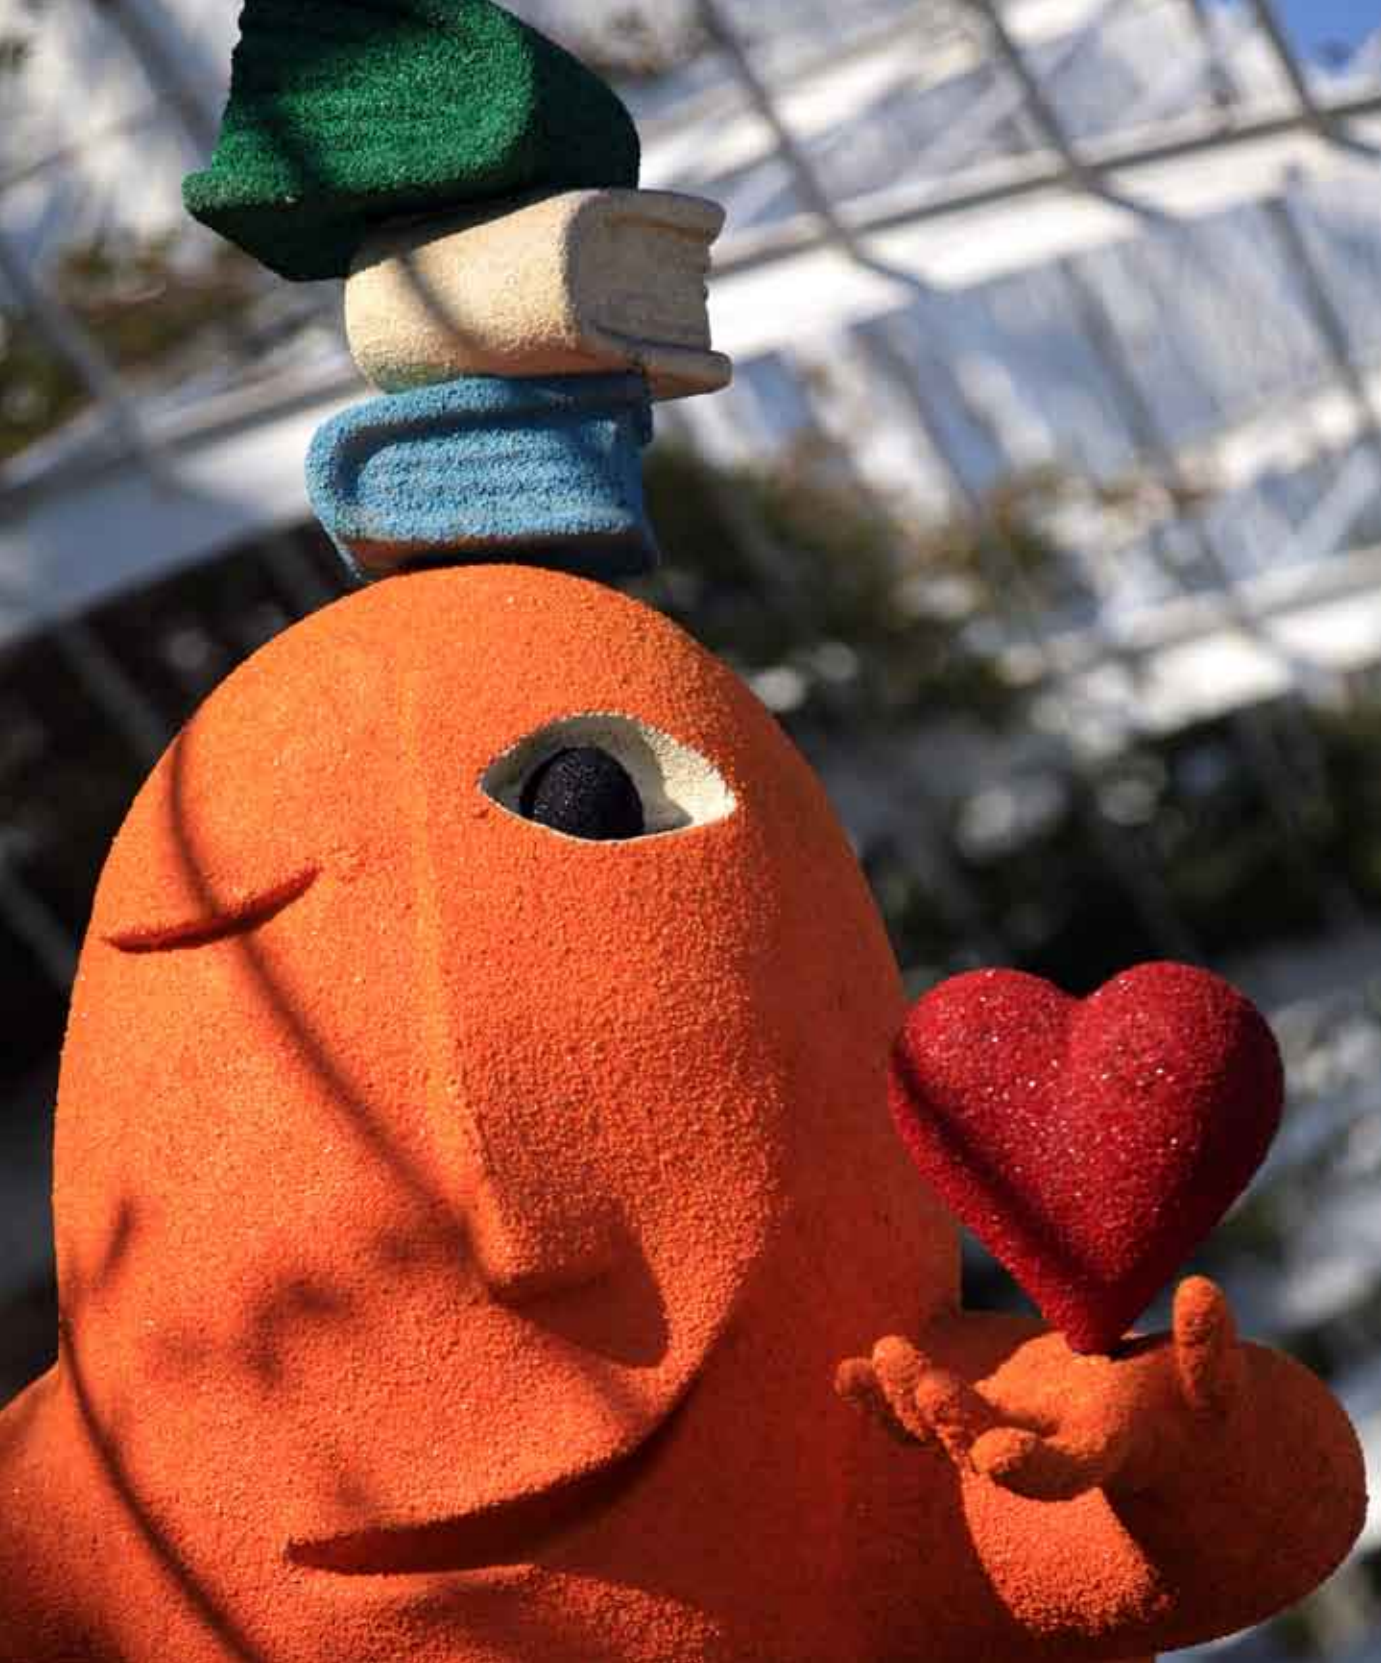

A close-up photograph of a red, textured puppet character. The character has a large, round eye with a black pupil and a white sclera. It is holding a red, textured heart in its hand. The background is a blurred blue sky and a white, curved architectural structure.

Universo

Ripollés

*Felicidad*, 2008  
Fibra de vidrio y cristal de Murano  
216 x 245 x 112 cm